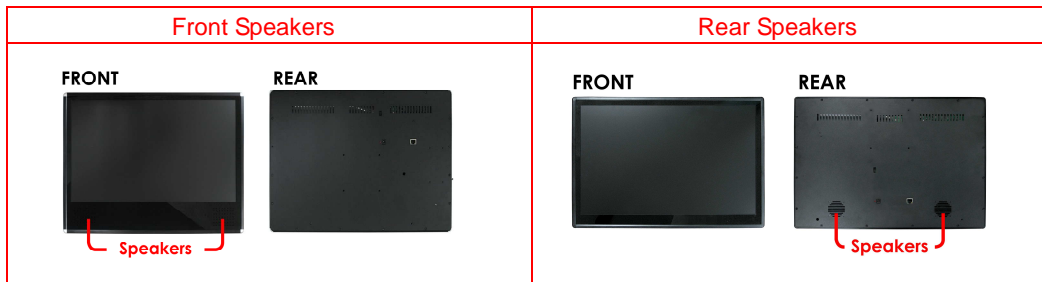

PA1080PAM

Available in 15", 15.6", 19" and 22" Size
Supports SD(HC) Card

PA1080PAM

Slide Show

SD(HC) card

Remote Control

VESA 100

INTRODUCTION

The PAB1080PAM is a high-performance and low-cost digital signage player that allows you to play advertising contents in 1080P HD. No software is required, simply insert the SD(HC) card or USB flash driver with media files and it will play the media files automatically.

With the VESA standard hole (100mm x 100mm), you can mount the PAB1080PAM on the wall. The PAB1080PAM is an ideal for advertising, retail displays, digital poster, museum exhibits and other applications.

FEATURES

- Supports multiple file formats: Video, Photo and Music.
- Built-in LCD display (various sizes 15"/ 15.6"/ 19"/ 22" available for selection) and stereo speakers (5W x 2).
- Resolution: 1680x1050 (22")/ 1440x900 (19")/ 1366x768 (15.6")/ 1024x768 (15").
- The location of speakers can be selection (front speakers or rear speakers)