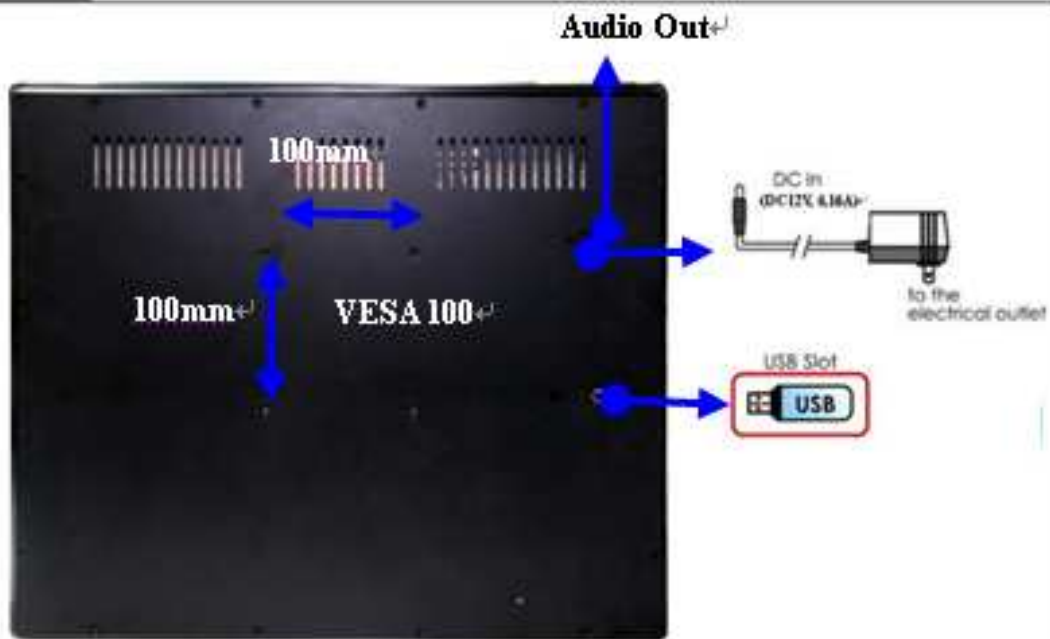

With the VESA standard hole (100mm x 100mm), you can mount the PAB1080PAM on the wall. The PAB1080PAM is an ideal for advertising, retail displays, digital poster, museum exhibits and other applications.

FEATURES

- Supports multiple file formats: Video, Photo and Music.
- Built-in LCD display (various sizes 15"/ 15.6"/ 19"/ 22" available for selection) and stereo speakers (5W x 2).
- Resolution: 1680x1050 (22")/ 1440x900 (19")/ 1366x768 (15.6")/ 1024x768 (15").
- The location of speakers can be selection (front speakers or rear speakers)

- Support VESA 100 (100mm x 100mm).
- Supports SD(HC) card and USB flash driver.
- Supports Auto-Play function.
- Play photos as a slideshow with background music
- Multi-Language OSD: English and Chinese

CONNECTION

FRONT

REAR

SPECIFICATION

Product	PA15B1080PAM	PA156B1080PAM	PA19B1080PAM	PA22B1080PAM	
Media File Format	Music/ Picture/ Video				
Storage	SD(HC) Card/ USB flash driver				
Input	Optional USB Port (for USB Auto-Copy Function)				
Resolution	1024x768	1366x768	1280x1024 (4:3) 1440x900 (16:10)	1680 x1050	
OSD Language	English / Chinese				
Features	Auto-Play function				
	Slideshow Function				
	USB Auto-Copy Function				
Mounting Hole Pattern	VESA 100 (100mm x 100mm)				
Dimensions (W/H/D) Unit: mm	Front Speakers	4:3 aspect ratio 350x342x46.8	16:9 aspect ratio 387x302x46.8	4:3 aspect ratio 420x412.5x46.8 16:10 aspect ratio 451.6x363x46.8	16:10 aspect ratio 518x408x46.8
	Rear Speakers	350X288.5X46.8	387.5X250X46.8	4:3 aspect ratio 420x358x46.8 16:10 aspect ratio 451.6x333.5x46.8	16:10 aspect ratio 518x356x46.8
Panel	Brightness	250 cd/m ²	250 cd/m ²	300 cd/m ²	300 cd/m ²
	Contrast Ration	700:1	500:1	1000:1	1000:1 (4:3) 800:1 (16:10)
	Interface	LVDS			