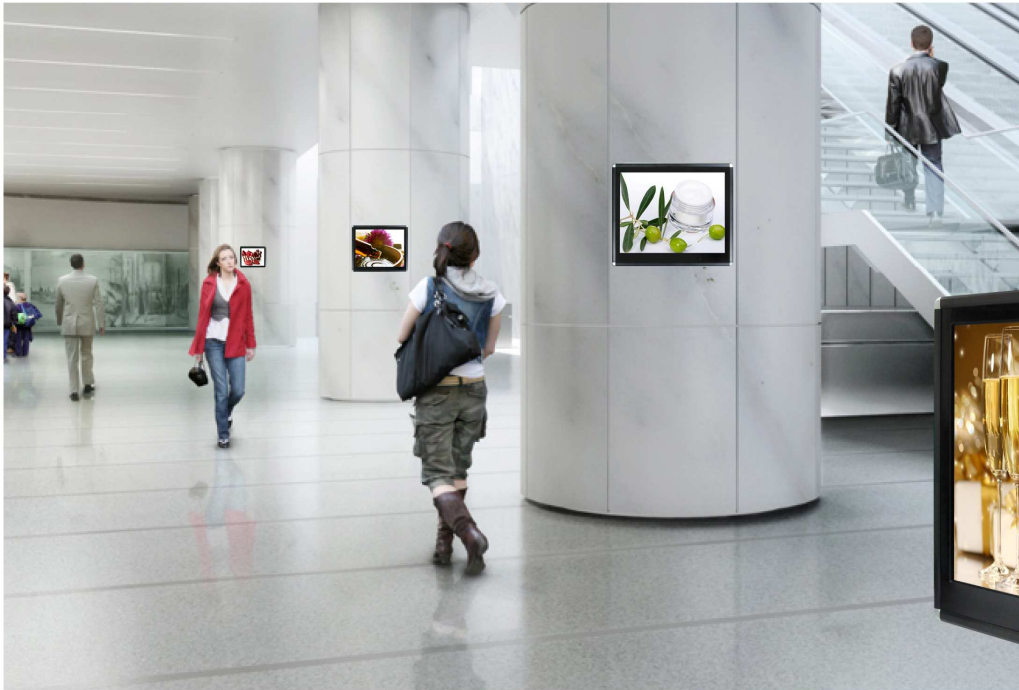

PA1080PAM

Available in 15", 15.6", 19" and 22" Size
Supports SD(HC) Card

PA1080PAM