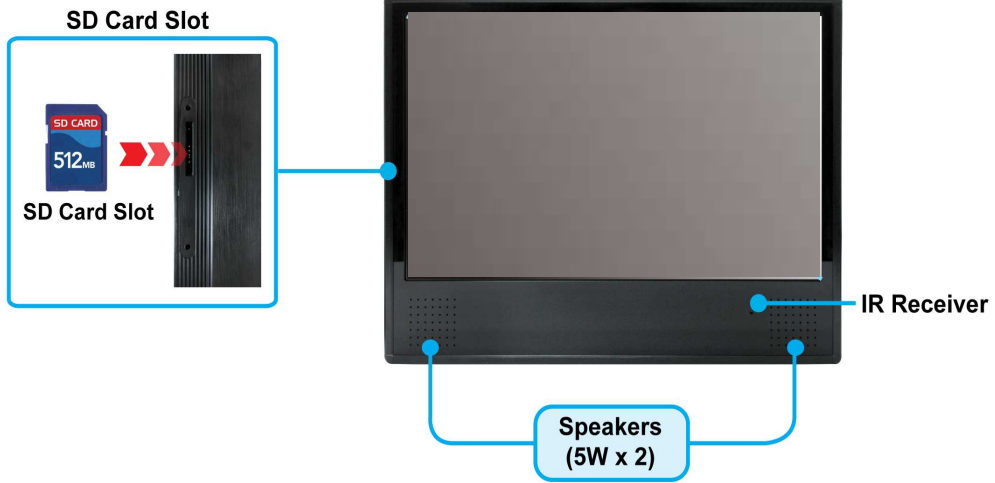

With the VESA standard hole (100mm x 100mm), you can mount the PAB1080PAM on the wall. The PAB1080PAM is an ideal for advertising, retail displays, digital poster, museum exhibits and other applications.

FEATURES

- Supports multiple file formats: Video, Photo and Music.
- Built-in LCD display (various sizes 15"/ 15.6"/ 19"/ 22" available for selection) and stereo speakers (5W x 2).
- Resolution: 1680x1050 (22")/ 1440x900 (19")/ 1366x768 (15.6")/ 1024x768 (15").
- The location of speakers can be selection (front speakers or rear speakers)

- Support VESA 100 (100mm x 100mm).
- Supports SD(HC) card and USB flash driver.
- Supports Auto-Play function.
- Play photos as a slideshow with background music
- Multi-Language OSD: English and Chinese

CONNECTION

FRONT

REAR

SPECIFICATION

Product	PA15B1080PAM	PA156B1080PAM	PA19B1080PAM	PA22B1080PAM	
Media File Format	Music/ Picture/ Video				
Storage	SD(HC) Card/ USB flash driver				
Input	Optional USB Port (for USB Auto-Copy Function)				
Resolution	1024x768	1366x768	1280x1024 (4:3) 1440x900 (16:10)	1680 x1050	
OSD Language	English / Chinese				
Features	Auto-Play function				
	Slideshow Function				
	USB Auto-Copy Function				
Mounting Hole Pattern	VESA 100 (100mm x 100mm)				
Dimensions (W/H/D) Unit: mm	Front Speakers	4:3 aspect ratio 350x342x46.8	16:9 aspect ratio 387x302x46.8	4:3 aspect ratio 420x412.5x46.8 16:10 aspect ratio 451.6x363x46.8	16:10 aspect ratio 518x408x46.8
	Rear Speakers	350X288.5X46.8	387.5X250X46.8	4:3 aspect ratio 420x358x46.8 16:10 aspect ratio 451.6x333.5x46.8	16:10 aspect ratio 518x356x46.8
Panel	Brightness	250 cd/m ²	250 cd/m ²	300 cd/m ²	300 cd/m ²
	Contrast Ration	700:1	500:1	1000:1	1000:1 (4:3) 800:1 (16:10)
	Interface	LVDS			